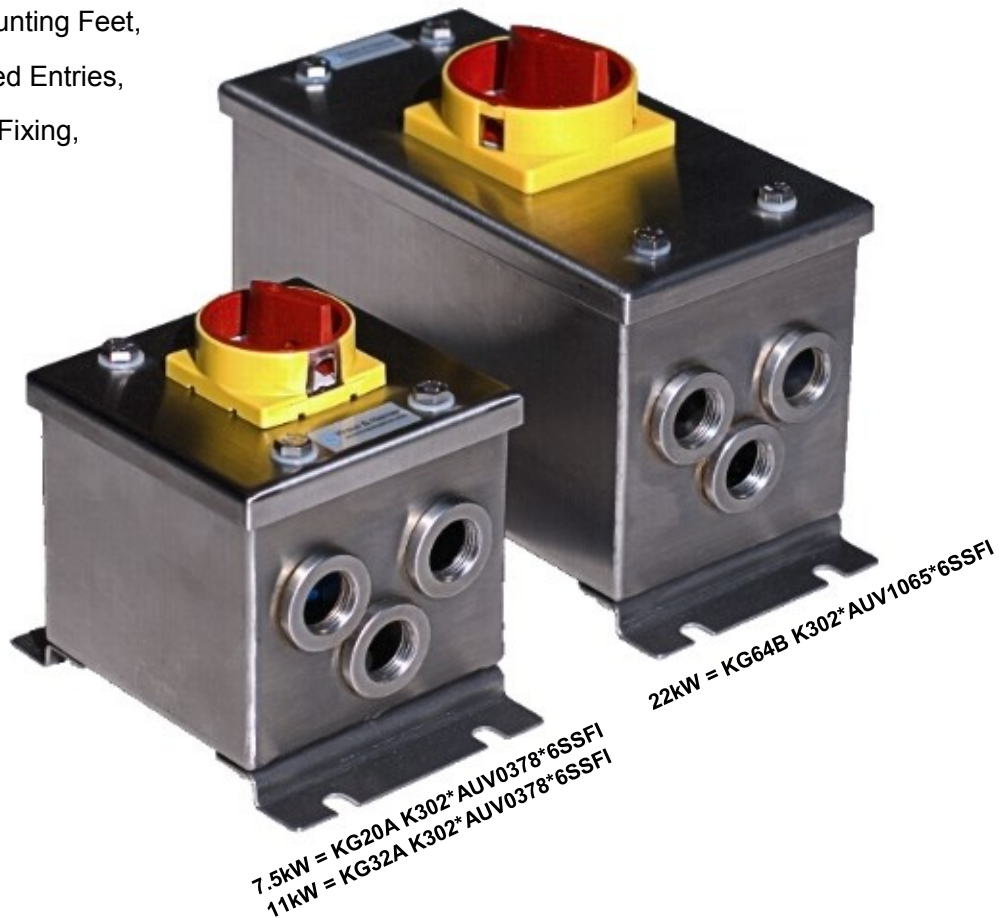

## IP66 Stainless Steel Enclosed Motor Isolators

The new IP66 Stainless Steel Enclosed Motor Isolators.

The new range of enclosures added to the Kraus & Naimer 6S Series of Stainless Steel Enclosures provide rigorous protection for vital switchgear and can replace popular plastic versions currently installed.

These units are ideally suited for the use in the Dairy, Beverage, Meat and Poultry Processing areas.

They are also suitable for use in the Marine, Waste Water Treatment, Mining, Material Handling and Conveyor Systems.

### The 6S Series Enclosures are Australian Manufactured and Features:

- IP66 Rating,
- Marine Grade 316 Stainless Steel, 1.6mm Thickness,
- Removable Mounting Feet,
- Bottom Threaded Entries,
- 4 Screw Cover Fixing,